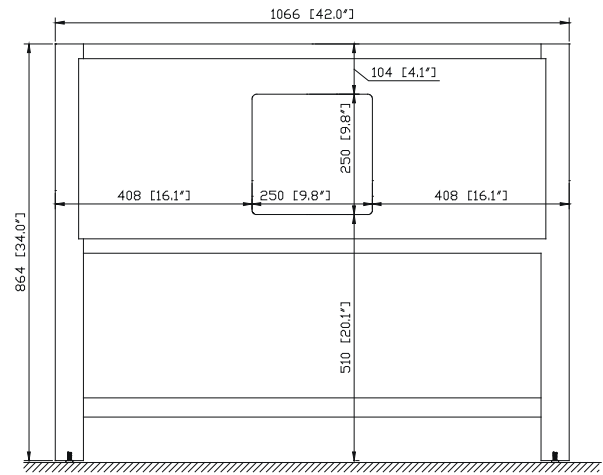

- Chilled Gray
- White

Nominal Dimension

- 42W x 21.5D x 34H (inches)

Components

Mirror	14000-M28-CG	14000-MC28-CG	
	14000-M28-WT	14000-MC28-WT	
Vanity Top	SUT43BK-R	SUT43GB-R	SUT43CW-R
	SUT43BK	SUT43GB	SUT43CW
Sink	CUM20WT-R	CUM18WT	CUM18LN

Product Diagrams

Front

Back

Side

Top