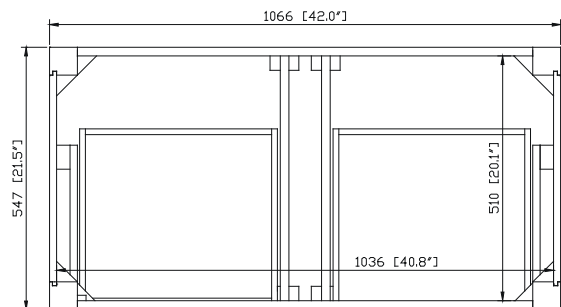

- Chilled Gray
- White

Nominal Dimension

- 42W x 21.5D x 34H (inches)

Components

Mirror	14000-M28-CG	14000-MC28-CG	
	14000-M28-WT	14000-MC28-WT	
Vanity Top	SUT43BK-R	SUT43GB-R	SUT43CW-R
	SUT43BK	SUT43GB	SUT43CW
Sink	CUM20WT-R	CUM18WT	CUM18LN

Product Diagrams

Front

Back

Side

Top