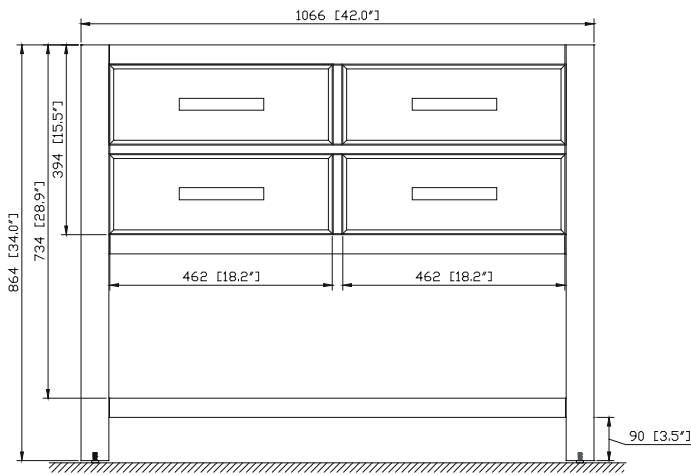

- Chilled Gray
- White

Nominal Dimension

- 42W x 21.5D x 34H (inches)

Components

Mirror	14000-M28-CG	14000-MC28-CG	
	14000-M28-WT	14000-MC28-WT	
Vanity Top	SUT43BK-R	SUT43GB-R	SUT43CW-R
	SUT43BK	SUT43GB	SUT43CW
Sink	CUM20WT-R	CUM18WT	CUM18LN

Product Diagrams

Front

Back

Side

Top