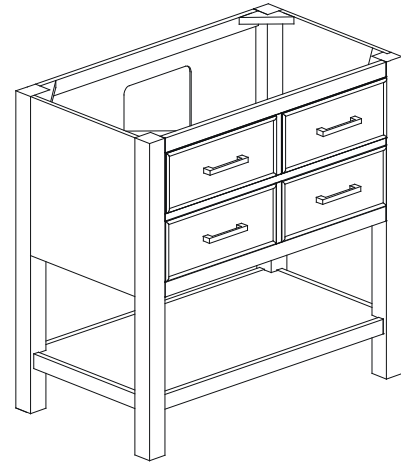

Avanity

BROOKS-V42-CG/BROOKS-V42-WT

Features

- Solid poplar wood frame, Birch veneer plywood
- 2 soft-close drawer, 1 open shelf
- Brushed nickel finished hardware
- Adjustable height levelers

Colors / Finishes

- Chilled Gray
- White

Nominal Dimension

- 42W x 21.5D x 34H (inches)

Components

Mirror	14000-M28-CG	14000-MC28-CG	
	14000-M28-WT	14000-MC28-WT	
Vanity Top	SUT43BK-R	SUT43GB-R	SUT43CW-R
	SUT43BK	SUT43GB	SUT43CW
Sink	CUM20WT-R	CUM18WT	CUM18LN

Product Diagrams

Front

Back

Side

Top