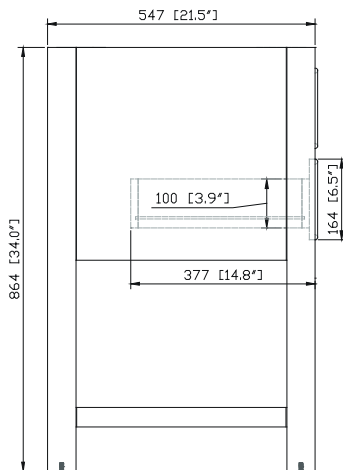

- Chilled Gray
- White

Nominal Dimension

- 42W x 21.5D x 34H (inches)

Components

Mirror	14000-M28-CG	14000-MC28-CG	
	14000-M28-WT	14000-MC28-WT	
Vanity Top	SUT43BK-R	SUT43GB-R	SUT43CW-R
	SUT43BK	SUT43GB	SUT43CW
Sink	CUM20WT-R	CUM18WT	CUM18LN

Product Diagrams

Front

Back

Side

Top